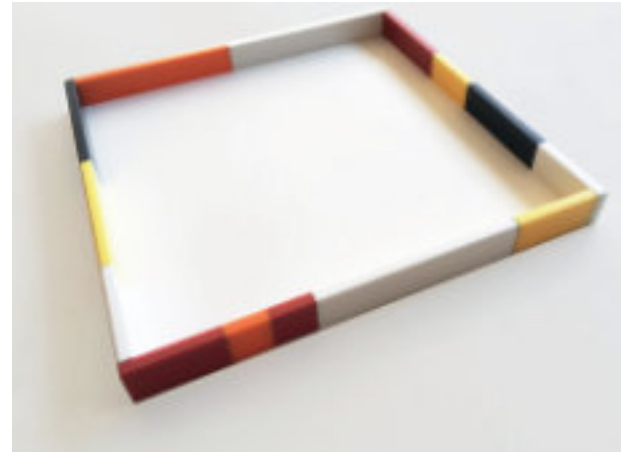

Tzerotre.10

Table
220x90x73

Made from Hi Macs

Piano in Hi Macs Alpine White con inserti Giallo/Arancio/Blu/Grigio
Gambe in ferro verniciato trasparente. Acciaio inox satinato per esterno.

Top in Hi Macs Alpine White with Yellow / Orange/Blu/Grey inserts
Iron legs with transparent paint. Brushed stainless steel for outdoor.

Home Accessories

Vassoi e centrotavola quadrati o rettangolari
in Solid Surface con lavorazione a mosaico
sui bordi o dul piano

Square or rectangular trays and centerpieces
in Solid Surface with mosaic work
on the edges or on the bottom