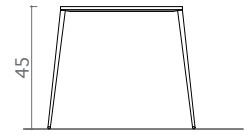

Tzerotre.3

Coffee Table

Made from Hi Macs

Piano in Hi Macs Alpine White con inserti Giallo/Blu - Gambe in faggio o in metallo cromato, verniciato a polveri nero o bianco. Acciaio inox satinato per esterno.

Top in Hi Macs Alpine White with Yellow / Orange/Blu inserts (scraps) - Beech legs or chromed metal or painted in black or white powder. Brushed stainless steel for outdoor.