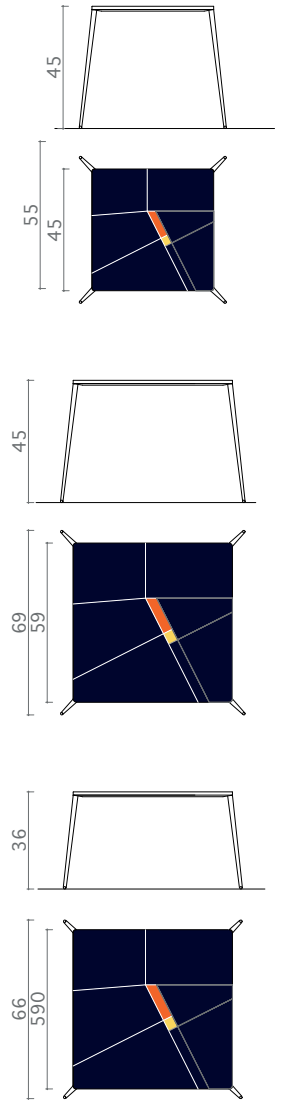

Coffee Tables

Tzerotre.1

Coffee Table

Made from Hi Macs

Piano in Hi Macs Alpine White con inserti Giallo/Arancio/Blu - Gambe in faggio o in metallo cromato, verniciato a polveri nero o bianco. Acciaio inox satinato per esterno.

Top in Hi Macs Alpine White with Yellow / Orange/Blu inserts (scraps) - Beech legs or chromed metal or painted in black or white powder. Brushed stainless steel for outdoor.

Tzerotre.2

Coffee Table

Made from Hi Macs