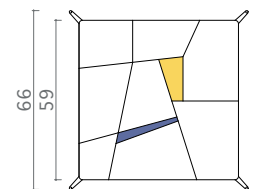

Tzerotre.3

Coffee Table

Made from Hi Macs

Piano in Hi Macs Alpine White con inserti Giallo/Blu - Gambe in faggio o in metallo cromato, verniciato a polveri nero o bianco. Acciaio inox satinato per esterno.

Top in Hi Macs Alpine White with Yellow / Orange/Blu inserts (scraps) - Beech legs or chromed metal or painted in black or white powder. Brushed stainless steel for outdoor.