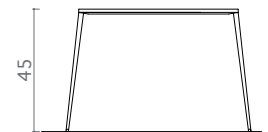

Tzerotre.3

Coffee Table

Made from Hi Macs

Piano in Hi Macs Alpine White con inserti Giallo/Blu - Gambe in faggio o in metallo cromato, verniciato a polveri nero o bianco. Acciaio inox satinato per esterno.

Top in Hi Macs Alpine White with Yellow / Orange/Blu inserts (scraps) - Beech legs or chromed metal or painted in black or white powder. Brushed stainless steel for outdoor.