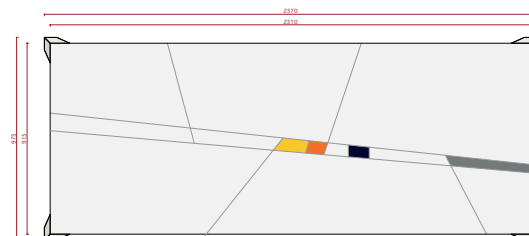

Tzerotre.9

Table
230x93x73

Made from Hi Macs

Piano in Hi Macs Alpine White con inserti Giallo/Blu/Arancio/Grigio
Gambe in legno Accoya garantito per l'uso in esterno.

Top in Hi Macs Alpine White with Yellow /Blu/ Orange/Grey inserts
Accoya wooden legs guaranteed for outdoor use.