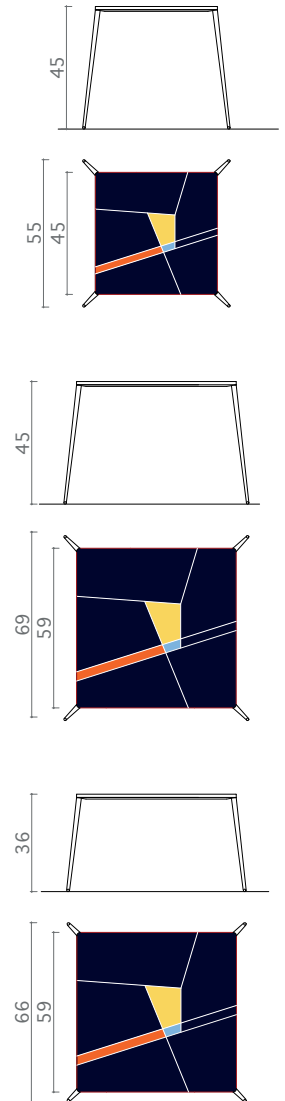

Coffee Tables

Tzerotre.1

Coffee Table

Made from Hi Macs

Piano in Hi Macs Alpine White con inserti Giallo/Arancio/Blu - Gambe in faggio o in metallo cromato, verniciato a polveri nero o bianco. Acciaio inox satinato per esterno.

Tzerotre.3

Coffee Table

Made from Hi Macs

Piano in Hi Macs Alpine White con inserti Giallo/Blu - Gambe in faggio o in metallo cromato, verniciato a polveri nero o bianco. Acciaio inox satinato per esterno.

Top in Hi Macs Alpine White with Yellow / Orange/Blu inserts (scraps) - Beech legs or chromed metal or painted in black or white powder. Brushed stainless steel for outdoor.

Tzerotre.4

Coffee Table

Made from Hi Macs

Tzerotre.6

Table
184x75x73

Made from Hi Macs

Piano in Hi Macs Alpine White con inserti Giallo/Blu/Grigio/Arancio
Gambe in listellare verniciato trasparente.

Top in Hi Macs Alpine White with Yellow / Orange/Blu/Grey/Orange inserts
Plywood legs with transparent paint.