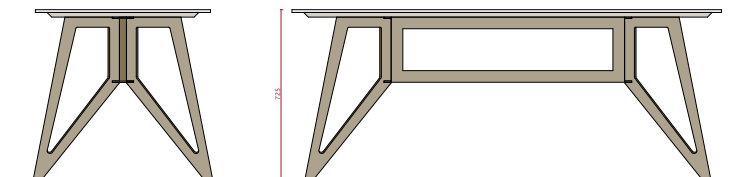

Tables

Tzerotre.4.
Table
120x120x72,5

Made from Hi Macs

Piano in Hi Macs Concret Grey con inserti Giallo/Blu/Rosso/Bianco - Gambe in ferro verniciato trasparente. Acciaio inox satinato per esterno.

Top in Hi Macs Concret Grey with Yellow / Orange/Blu/Red/White inserts (scraps) - Iron legs with transparent paint. Brushed stainless steel for outdoor.

Tzerotre.6

Table
184x75x73

Made from Hi Macs

Piano in Hi Macs Alpine White con inserti Giallo/Blu/Grigio/Arancio
Gambe in listellare verniciato trasparente.

Top in Hi Macs Alpine White with Yellow / Orange/Blu/Grey/Orange inserts
Plywood legs with transparent paint.