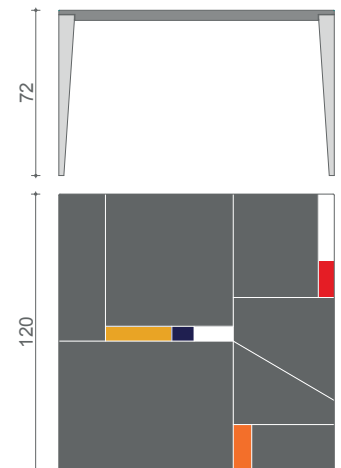

Tables

Tzerotre.4.
Table
120x120x72,5

Made from Hi Macs

Piano in Hi Macs Concret Grey con inserti Giallo/Blu/Rosso/Bianco - Gambe in ferro verniciato trasparente. Acciaio inox satinato per esterno.

Top in Hi Macs Concret Grey with Yellow / Orange/Blu/Red/White inserts (scraps) - Iron legs with transparent paint. Brushed stainless steel for outdoor.

Tzerotre.6

Table
184x75x73

Made from Hi Macs

Piano in Hi Macs Alpine White con inserti Giallo/Blu/Grigio/Arancio
Gambe in listellare verniciato trasparente.

Top in Hi Macs Alpine White with Yellow / Orange/Blu/Grey/Orange inserts
Plywood legs with transparent paint.