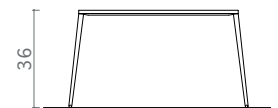

Tzerotre.3

Coffee Table

Made from Hi Macs

Piano in Hi Macs Alpine White con inserti Giallo/Blu - Gambe in faggio o in metallo cromato, verniciato a polveri nero o bianco. Acciaio inox satinato per esterno.

Top in Hi Macs Alpine White with Yellow / Orange/Blu inserts (scraps) - Beech legs or chromed metal or painted in black or white powder. Brushed stainless steel for outdoor.